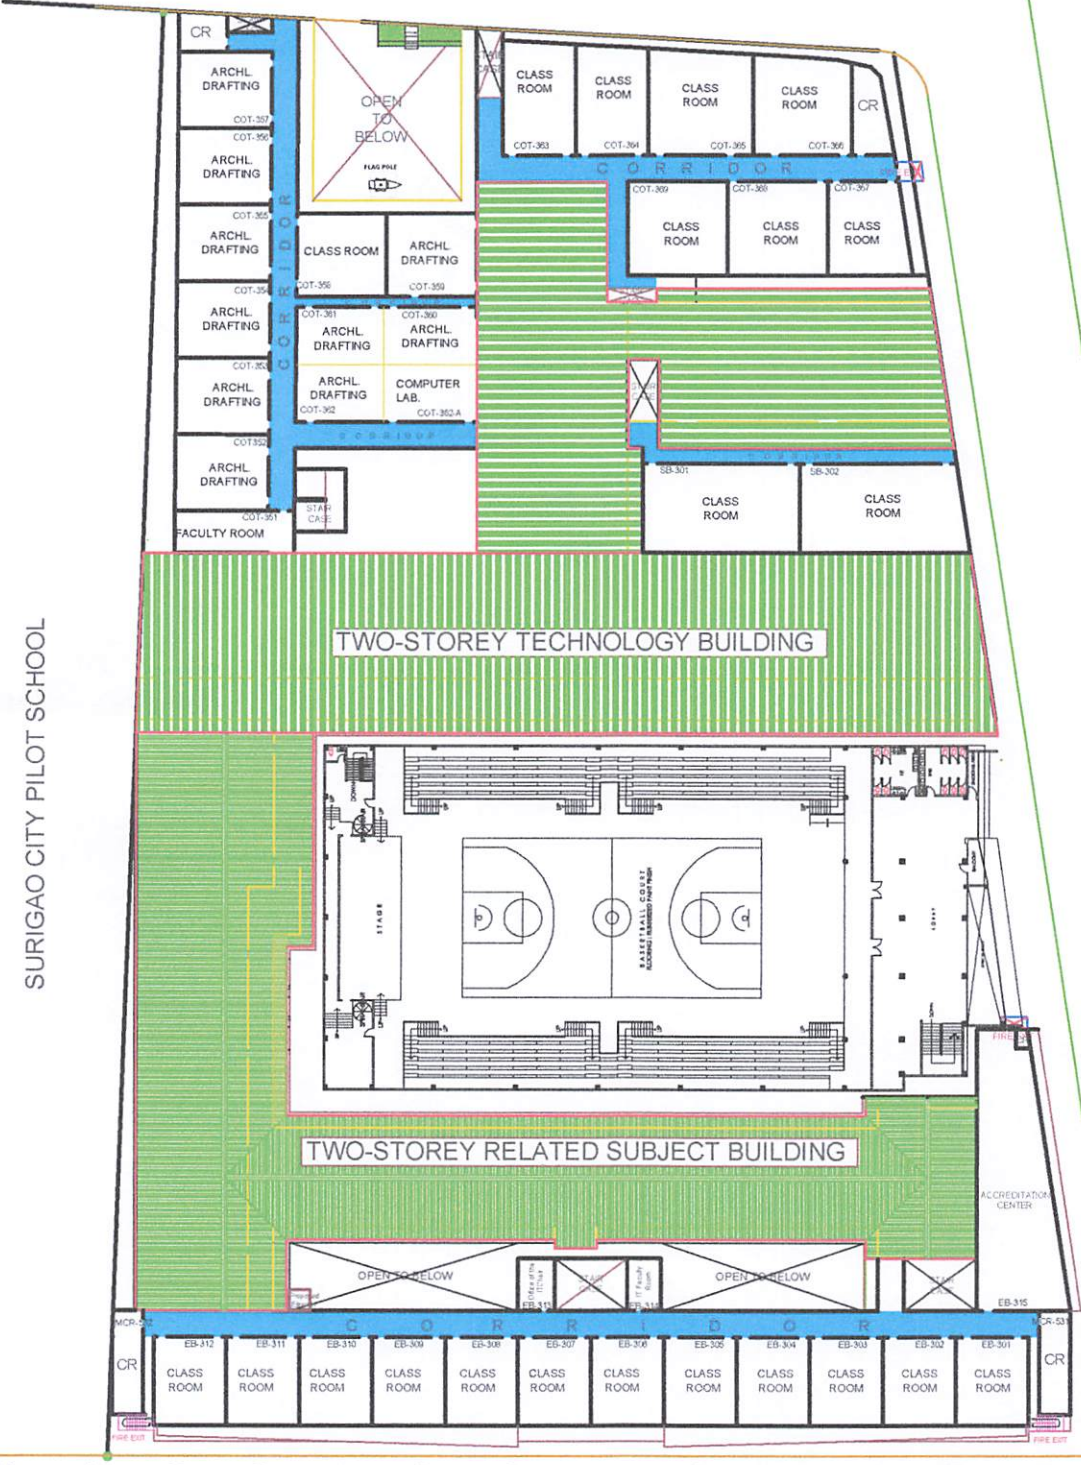

TO PROVINCIAL GRANDSTAND