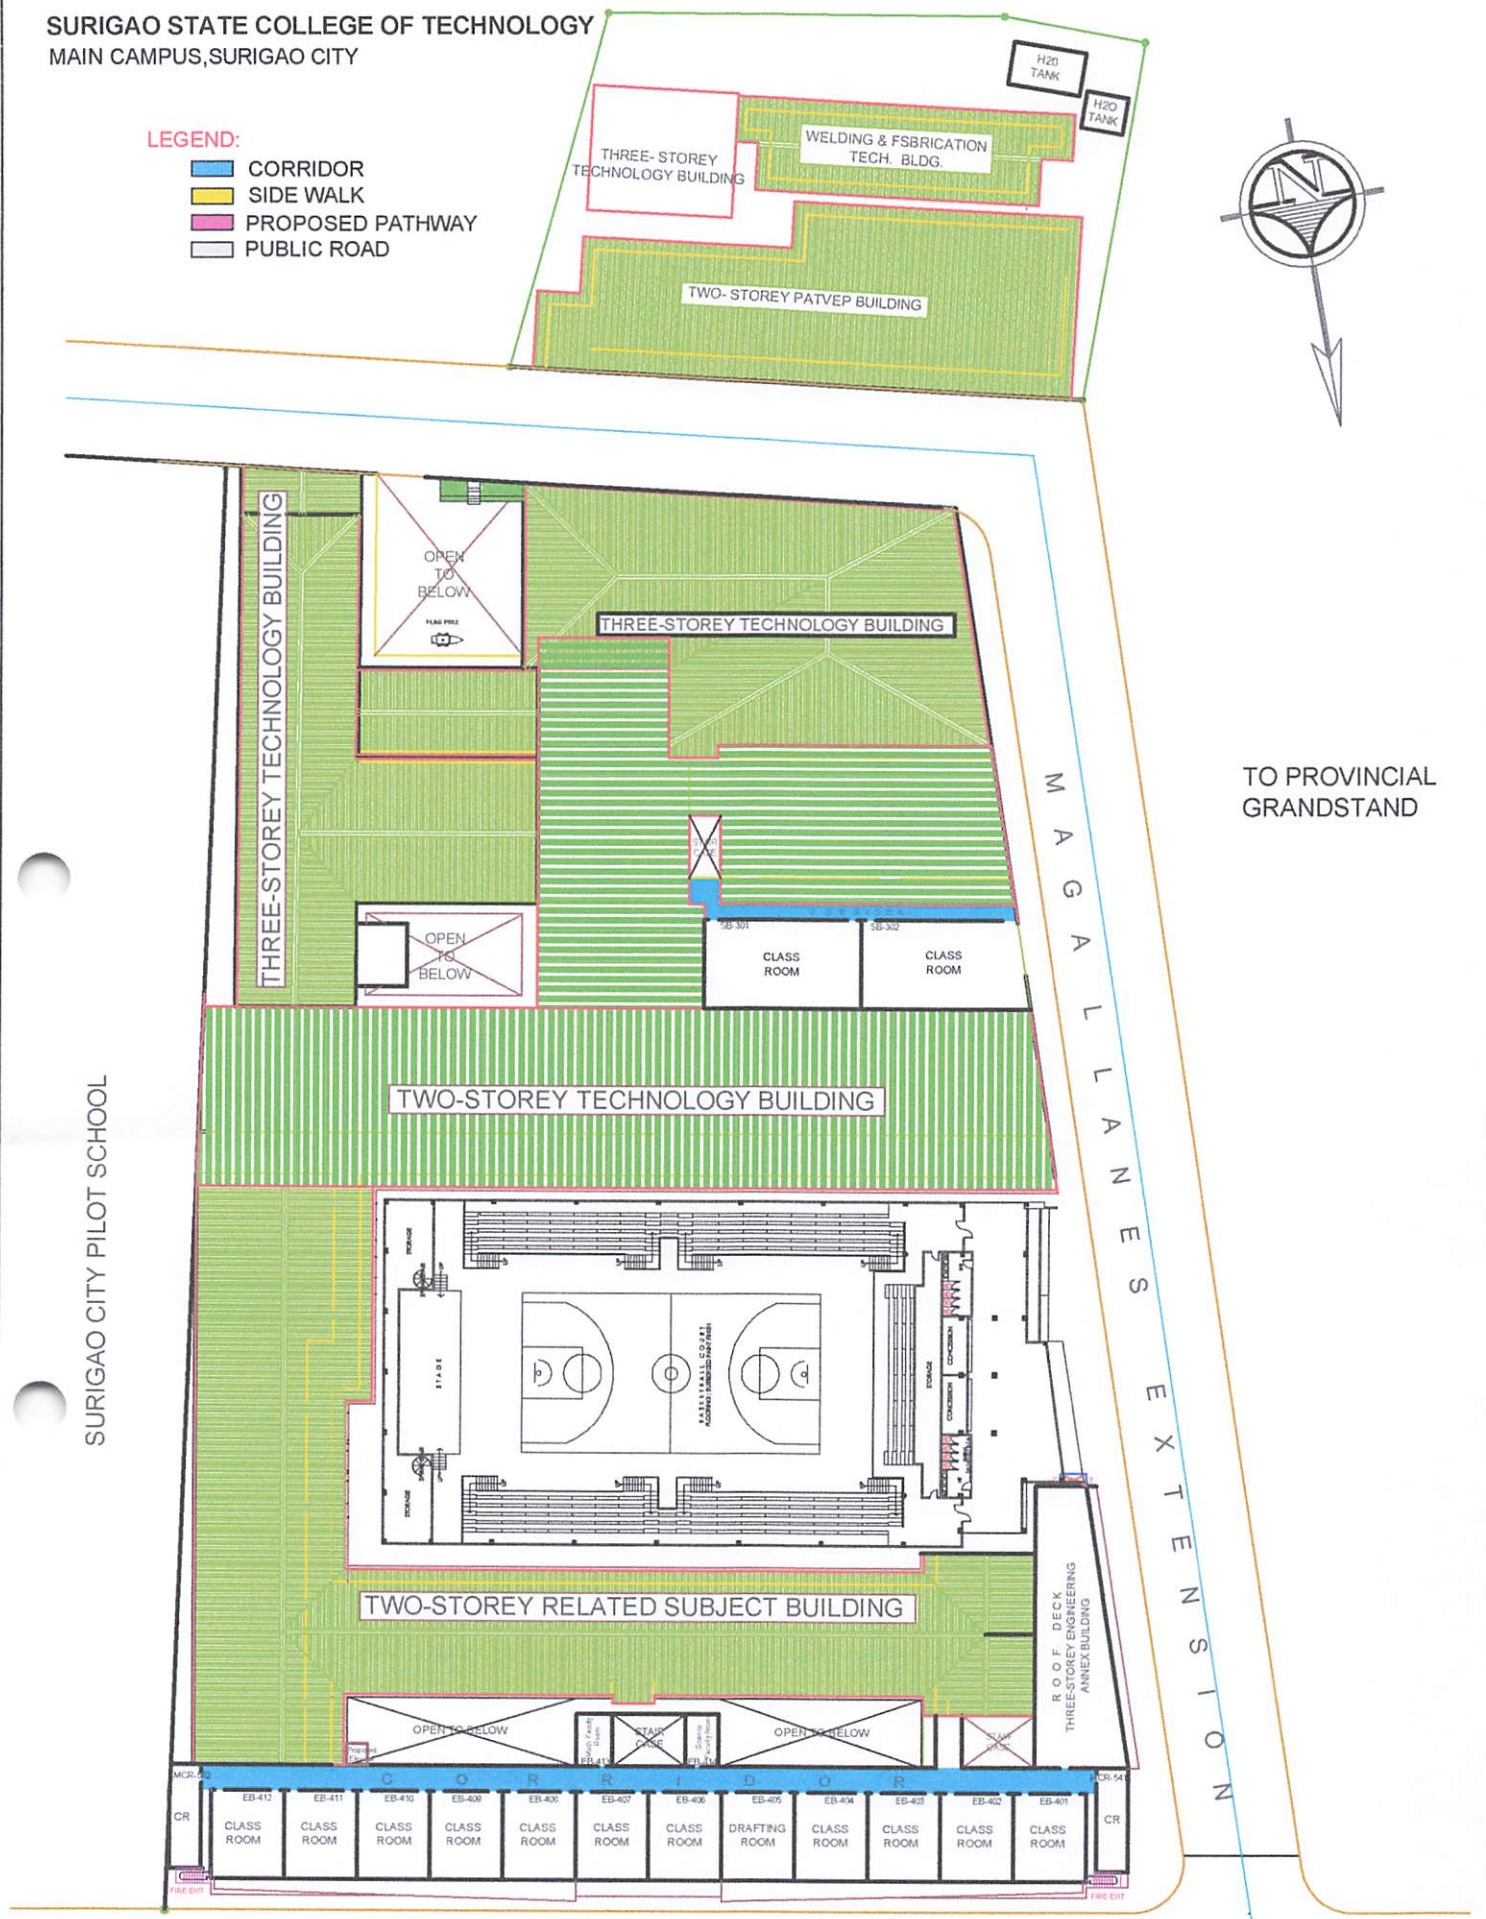

SURIGAO STATE COLLEGE OF TECHNOLOGY
MAIN CAMPUS, SURIGAO CITY

LEGEND:

- CORRIDOR
- SIDE WALK
- PROPOSED PATHWAY
- PUBLIC ROAD

TO PROVINCIAL GRANDSTAND

SURIGAO CITY PILOT SCHOOL

MAGALLANES EXTENSION

TO PILOT SCHOOL TO MC DONALD

FOURTH FLOOR PLAN

SCALE 1:500 M.

LOGO:	BY DIRECT SUPERVISION:	PROJECT TITLE:	RECOMMENDING APPROVAL:	APPROVED:	SHEET CONTENTS:	SHEET NO.:
	 AR. MARLON C. SOLOSO	CAMPUS PLAN WITH COLOR CODE ROADS & PATH WAY	 ROWENA A. PLANDO, Ph.D.	 GREGORIO Z. GAMBOA, JR., Ed.D.		
SSCT	HEAD BUILDINGS & ESTATES	LOCATION: SSCT-MAIN CAMPUS, NARCISO ST., SURIGAO CITY	VICE-PRESIDENT for ADMINISTRATION	COLLEGE PRESIDENT