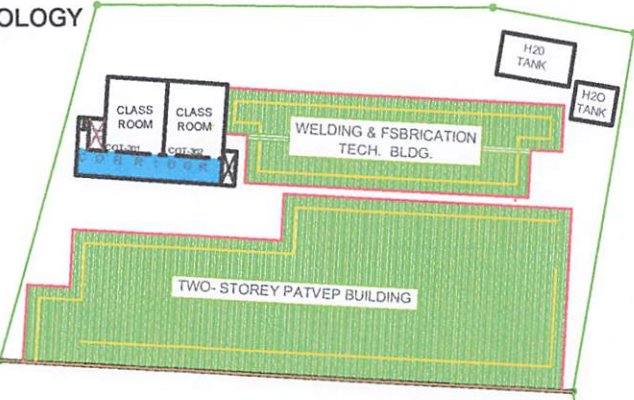

SURIGAO STATE COLLEGE OF TECHNOLOGY
MAIN CAMPUS, SURIGAO CITY

TO SURIGAO NORTE HIGH SCHOOL

LEGEND:

- CORRIDOR
- SIDE WALK
- PROPOSED PATHWAY
- PUBLIC ROAD