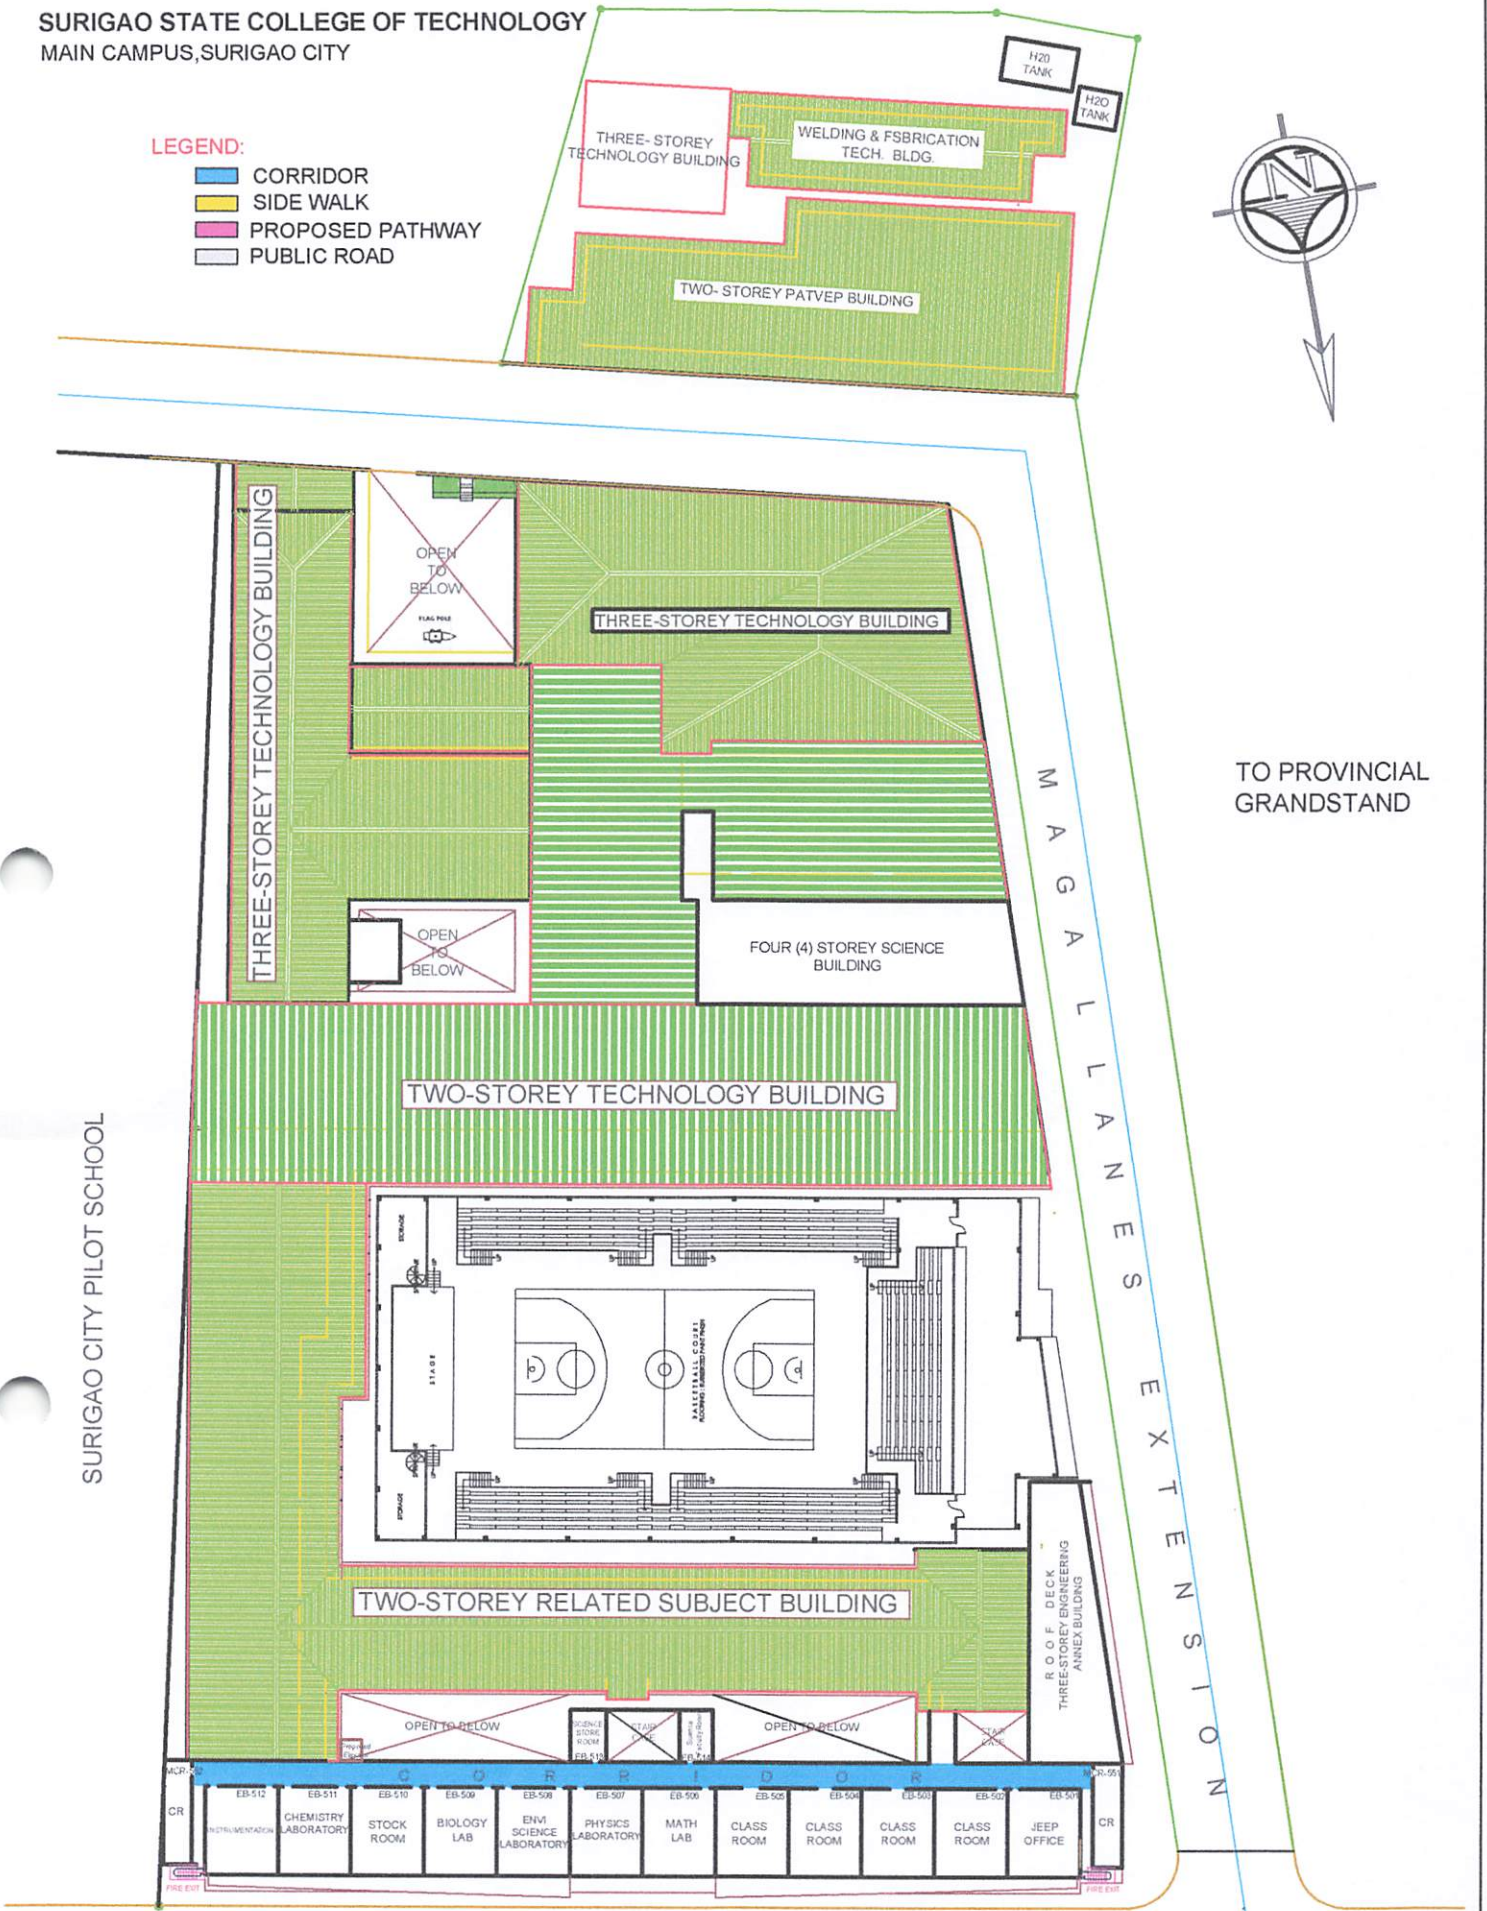

SURIGAO STATE COLLEGE OF TECHNOLOGY
MAIN CAMPUS, SURIGAO CITY

LEGEND:

- CORRIDOR
- SIDE WALK
- PROPOSED PATHWAY
- PUBLIC ROAD

FIFTH FLOOR PLAN

SCALE 1:500 M

LOGO:	BY DIRECT SUPERVISION:	PROJECT TITLE:	RECOMMENDING APPROVAL:	APPROVED:	SHEET CONTENTS:	SHEET NO.:
	  AR. MARLON C. SOLOSO HEAD BUILDINGS & ESTATES	CAMPUS PLAN WITH COLOR CODE ROADS & PATH WAY LOCATION: SSCT-MAIN CAMPUS, NARCISO ST., SURIGAO CITY	 ROWENA A. PANDO, Ph.D. VICE-PRESIDENT for ADMINISTRATION	 GREGORIO Z. GAMBOA, JR., Ed.D. COLLEGE PRESIDENT