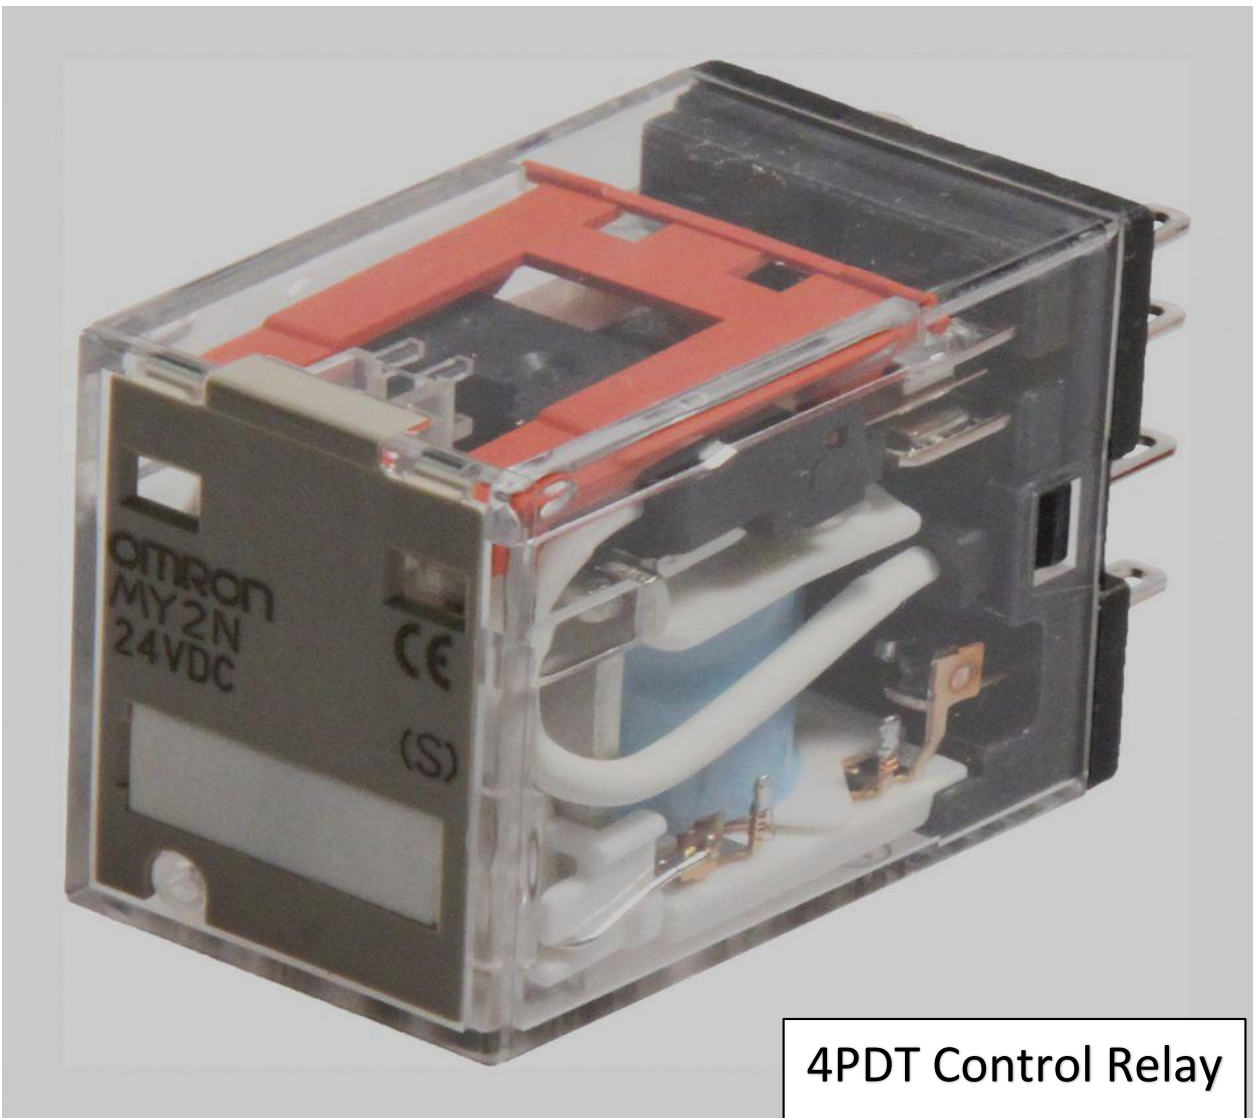

3-Pole, 9A MCCB

4PDT Control Relay